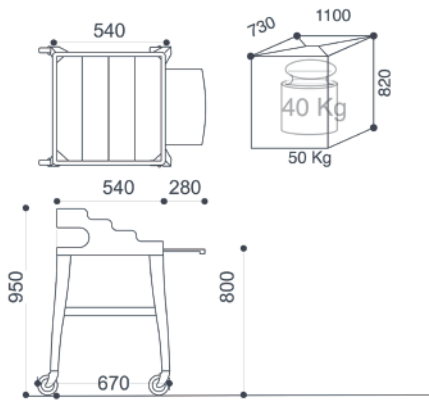

Fiche technique

Data sheet

DIMENSIONS SIZES

- Hors tout L x H x P = 600 x 950 x 600 mm
- Compartiment derrière la poignée 380 x 90 x 50 mm
- Tirette de service à l'avant 380 x 214 mm
- Roues 100 mm

- Overall W x H x D = 600 x 950 x 600 mm
- Compartment behind the handle 380 x 90 x 50 mm
- Serving tray at the front 380 x 214 mm
- Wheels 100 mm

ENTRETIEN PRODUCT MAINTENANCE

- Nettoyage du bois avec un détergent doux
- Nettoyage des gradins avec un détergent doux

- *Cleaning the wood with a soft detergent*
- *Cleaning the steps with a soft detergent*

MATÉRIAUX MATERIALS

- Structure en chêne ou hêtre massif, bois de pays de premier choix, qualité ébénisterie
- Roues Mobisoft à bandage souple, dont deux avec freins
- Équipé de gradins antidérapant
- Rack à verres anti-cliquetis pour 20 verres environ

- *Frame in solid oak or beech, top quality local wood, cabinet making quality*
- *Mobisoft wheels with soft tyres, two with brakes*
- *Equipped with anti-slip steps*
- *Anti-ripple glass rack for approx. 20 glasses*

FINITIONS FINISHES

- Deux finitions standard : bois naturel ou teinté noir

- *Two standard finishes : natural wood or stained black*